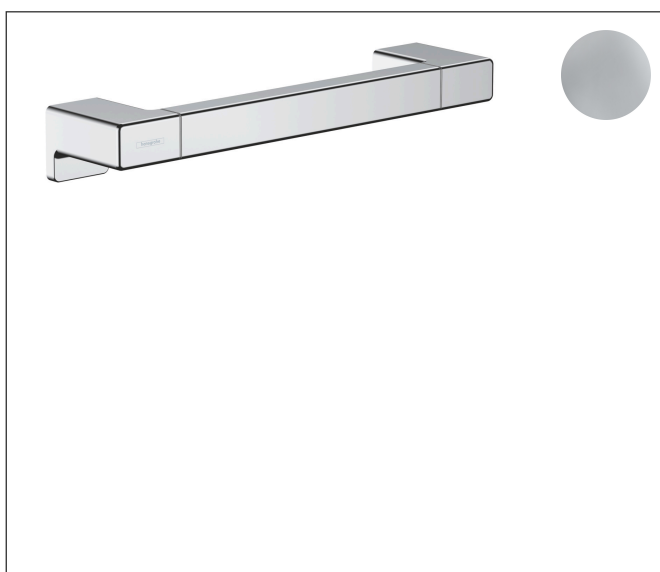

Brand hansgrohe
 Art. Name **AddStoris** Towel Bar, 12"
 Art. Nr. 41744000
 Surface chrome
 Pos. 1

Product Picture

Features

- Wall-mounted
- Metal
- With mounting material
- Concealed fastening
- Diameter of drilled hole: 6 mm