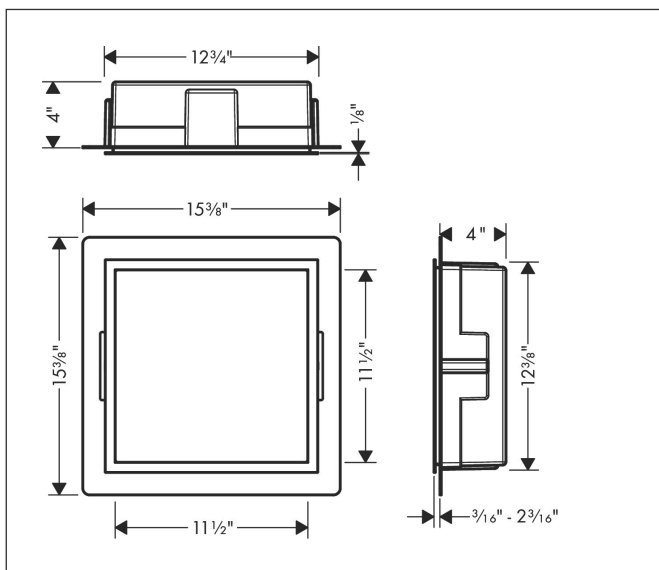

Brand hangrohe
 Art. Name **XtraStoris Individual** Wall niche Matt White with design frame 12"x 12"x 4"
 Art. Nr. 56099800
 Surface Brushed Stainless Steel
 Pos. 1

Product Picture

Features

- Consists of: wall niche with design frame, sealing set
- Body colour: Matt White
- Installation depth: 100 mm
- Where to use: new construction, renovation
- Easy to clean surface
- Suitable for use in wet areas
- Wall type: solid wall construction, drywall construction
- Material sealing set: Polystyrene (PS)
- Material wall niche: Stainless Steel 304 (1.4301)
- With 2 mm thick design frame
- Dimensions wall niche: 300 x 300 x 100 mm (HxWxD)
- Required dimensions for sealing set: 313 x 325 x 100 mm (HxWxD)

Drawing

Technology