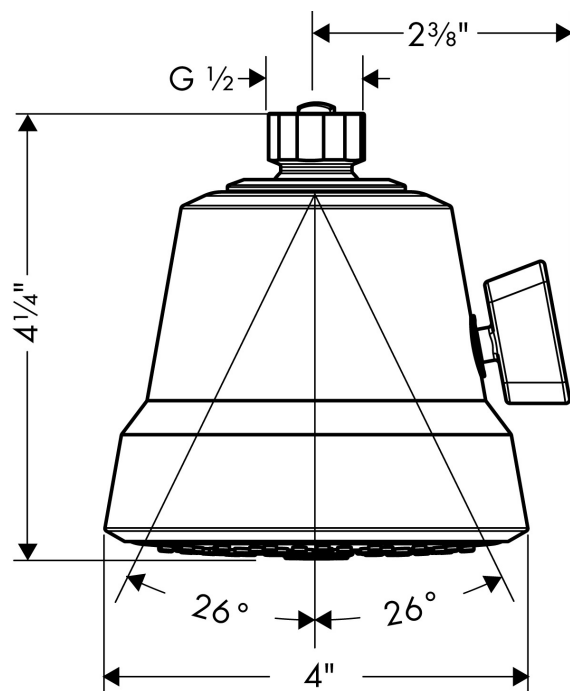

Drawing

Technology

Features

- Spray modes: Full, Pulsating Massage, Intense Turbo
- 75 no-clog spray channels
- Flow: 1.75 GPM (6.6 L/Min)
- 360° Control spray mode adjustment

Certificates/approvals