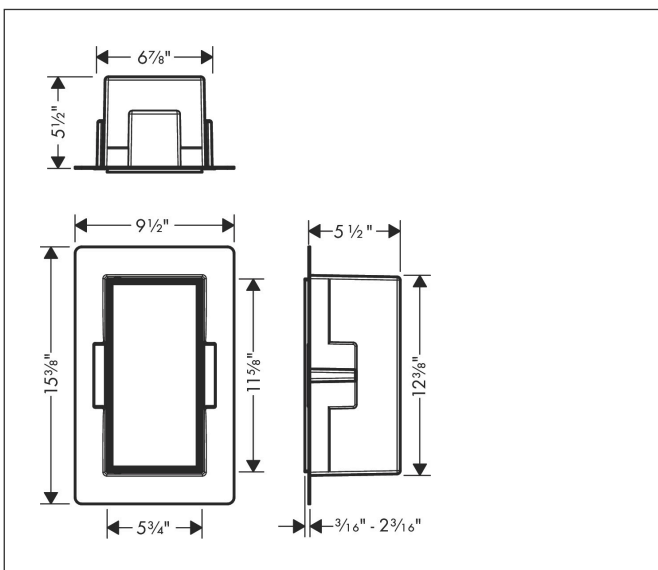

Brand hansgrohe
 Art. Name **XtraStoris Rock** Wall niche with tileable door 12"x 6"x 5 1/2"
 Art. Nr. 56088700
 Surface matte white
 Pos. 1

Product Picture

Features

- Consists of: wall niche with tileable door, sealing set
- Tileable Push-Open door
- Depth of the tileable door: 12 mm
- Installation depth: 140 mm
- Where to use: new construction, renovation
- Variable installation depth
- Easy to clean surface
- Suitable for use in wet areas
- easy adjustment to tile thickness
- Wall type: solid wall construction, drywall construction
- Material sealing set: Polystyrene (PS)
- Material wall niche: Stainless Steel 304 (1.4301)
- Dimensions wall niche: 300 x 150 x 140 mm (HxWxD)
- Required dimensions for sealing set: 313 x 175 x 140 mm (HxWxD)

Drawing

Technology