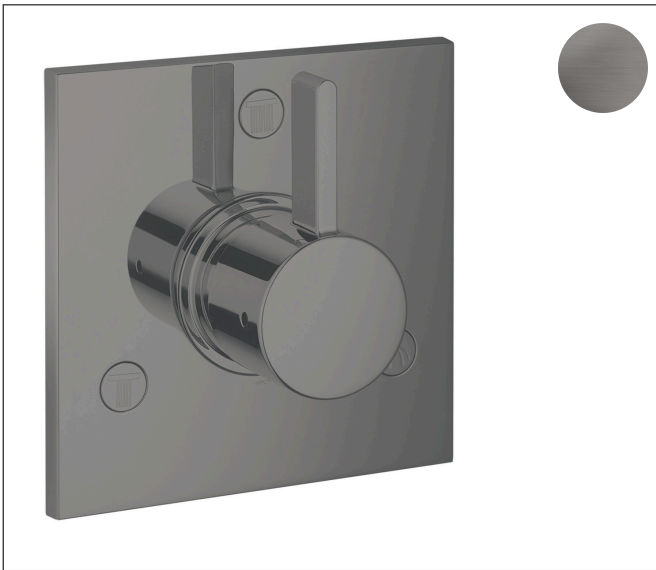

Brand hansgrohe
Art. Name **Ecostat** Diverter Trim Square Trio/Quattro
Art. Nr. 04880340
Surface brushed black chrome
Pos. 1

Product Picture

Features

- basic set
- Handle, Sleeve, Escutcheon

Drawing