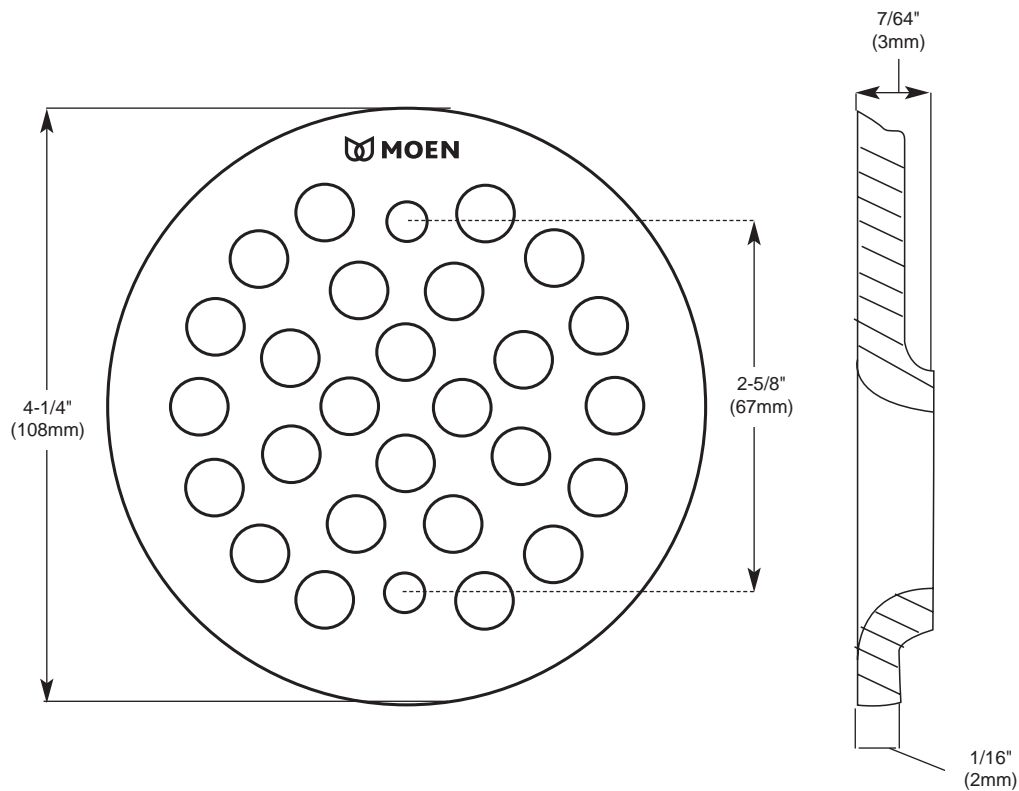

Buy it for looks. Buy it for life.®

Specifications

DESCRIPTION

- 4-1/4" Shower Drain Cover
- Brass construction
- Installs on 2-5/8" centers using 10-24UNC screws (included)

Available Finishes

- Antique Nickel
- Antique Bronze
- Lifeshine Brushed Bronze
- Lifeshine Brushed Nickel
- Lifeshine Classic Gold
- Pewter
- Lifeshine Polished Brass
- Oil Rubbed Bronze
- Wrought Iron

Discontinued Model: 101664CG

CRITICAL DIMENSIONS

(DO NOT SCALE)