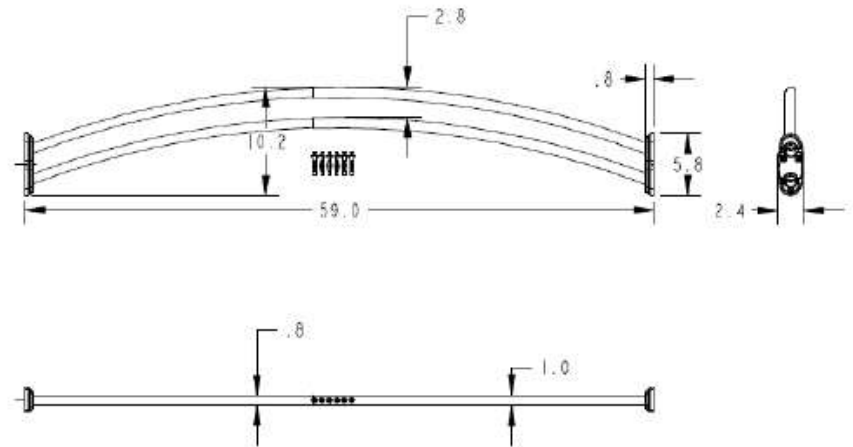

Technical Specification

Double Curved Shower Rod

DN2141

Stock Numbers:

- ❑ **DN2141BN – Double Curved Shower Rod**
Brushed Nickel Finish
- ❑ **DN2141CH – Double Curved Shower Rod**
Chrome Finish
- ❑ **DN2141OWB – Double Curved Shower Rod**
Old World Bronze Finish

Dimensions:

Materials:

Double Curved Shower Rods are made of #430 Stainless Steel.
Decorative covers are made from #304 Stainless Steel. **Mounting flanges** are made from ABS plastic.
Rod connectors are made from Polypropylene.

Stock Number: _____ Double Curved Shower Rod By Creative Specialties