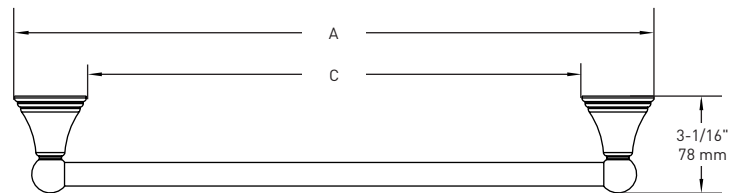

Preston Technical Specification

18" & 24" Towel Bar

DN8418 & DN8424

Stock Numbers:

- **DN8418BL – 18" Towel Bar**
Matte Black Finish
Concealed Screw Mounting
3/4" Round Bar
- **DN84180WB – 18" Towel Bar**
Old World Bronze Finish
Concealed Screw Mounting
3/4" Round Bar
- **DN8418CH – 18" Towel Bar**
Polished Chrome Finish
Concealed Screw Mounting
3/4" Round Bar
- **DN8418MPW – 18" Towel Bar**
Matte Pewter Finish
Concealed Screw Mounting
3/4" Round Bar
- **DN8418BN – 18" Towel Bar**
Brushed Nickel Finish
Concealed Screw Mounting
3/4" Round Bar
- **DN8424BL – 24" Towel Bar**
Matte Black Finish
Concealed Screw Mounting
3/4" Round Bar
- **DN84240WB – 24" Towel Bar**
Old World Bronze Finish
Concealed Screw Mounting
3/4" Round Bar
- **DN8424CH – 24" Towel Bar**
Polished Chrome Finish
Concealed Screw Mounting
3/4" Round Bar
- **DN8424MPW – 24" Towel Bar**
Matte Pewter Finish
Concealed Screw Mounting
3/4" Round Bar
- **DN8424BN – 24" Towel Bar**
Brushed Nickel Finish
Concealed Screw Mounting
3/4" Round Bar

Materials:

Towel Bars posts are die cast from highest quality zinc alloy (zamac). Rod is aluminum. Castings are triple plated with a matte black, old world bronze, polished chrome, or matte pewter, brushed nickel finish.

MOEN®

Dimensions:

LENGTH	18"	24"
DIM A	20-1/4" 515 mm	26-1/4" 667 mm
DIM B	18" 457 mm	24" 609 mm
DIM C	15-11/16" 399 mm	21-11/16" 551 mm

Installation Instructions:

Please refer to product instructions for installation steps.