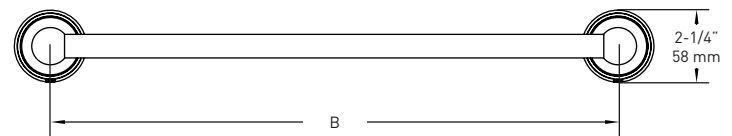

Preston Technical Specification

18" & 24" Towel Bar

DN8418 & DN8424

Stock Numbers:

- **DN8418BL – 18" Towel Bar**
Matte Black Finish
Concealed Screw Mounting
3/4" Round Bar
- **DN84180WB – 18" Towel Bar**
Old World Bronze Finish
Concealed Screw Mounting
3/4" Round Bar
- **DN8418CH – 18" Towel Bar**
Polished Chrome Finish
Concealed Screw Mounting
3/4" Round Bar
- **DN8418MPW – 18" Towel Bar**
Matte Pewter Finish
Concealed Screw Mounting
3/4" Round Bar
- **DN8418BN – 18" Towel Bar**
Brushed Nickel Finish
Concealed Screw Mounting
3/4" Round Bar
- **DN8424BL – 24" Towel Bar**
Matte Black Finish
Concealed Screw Mounting
3/4" Round Bar
- **DN84240WB – 24" Towel Bar**
Old World Bronze Finish
Concealed Screw Mounting
3/4" Round Bar
- **DN8424CH – 24" Towel Bar**
Polished Chrome Finish
Concealed Screw Mounting
3/4" Round Bar
- **DN8424MPW – 24" Towel Bar**
Matte Pewter Finish
Concealed Screw Mounting
3/4" Round Bar
- **DN8424BN – 24" Towel Bar**
Brushed Nickel Finish
Concealed Screw Mounting
3/4" Round Bar

Materials:

Towel Bars posts are die cast from highest quality zinc alloy (zamac). Rod is aluminum. Castings are triple plated with a matte black, old world bronze, polished chrome, or matte pewter, brushed nickel finish.

MOEN®

Dimensions:

LENGTH	18"	24"
DIM A	20-1/4" 515 mm	26-1/4" 667 mm
DIM B	18" 457 mm	24" 609 mm
DIM C	15-11/16" 399 mm	21-11/16" 551 mm

Installation Instructions:

Please refer to product instructions for installation steps.