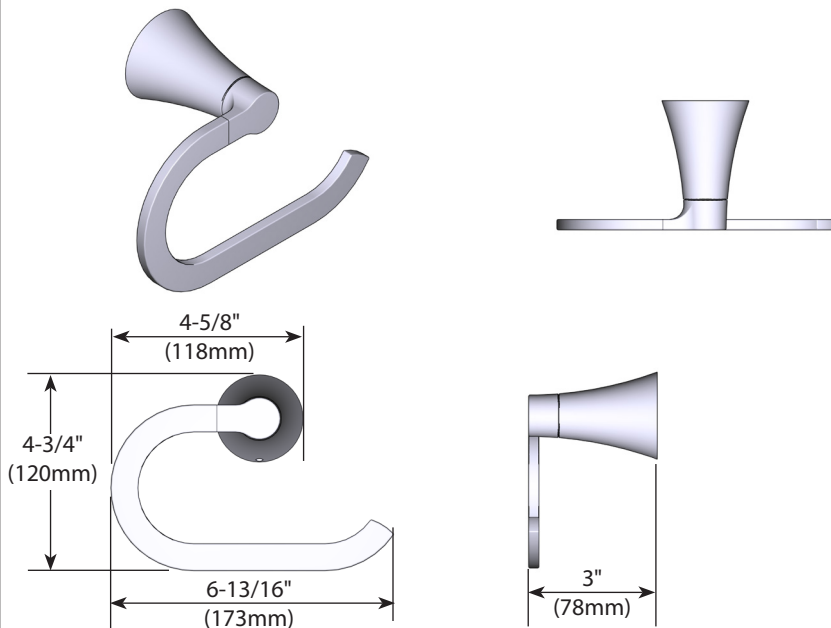

## Towel Ring

Y0786

### Stock Numbers:

- Y0786BN – Towel Ring**  
Brushed Nickel
- Y0786BL – Towel Ring**  
Matte Black

### Materials:

Towel Ring is constructed of zinc.

### Dimensions: