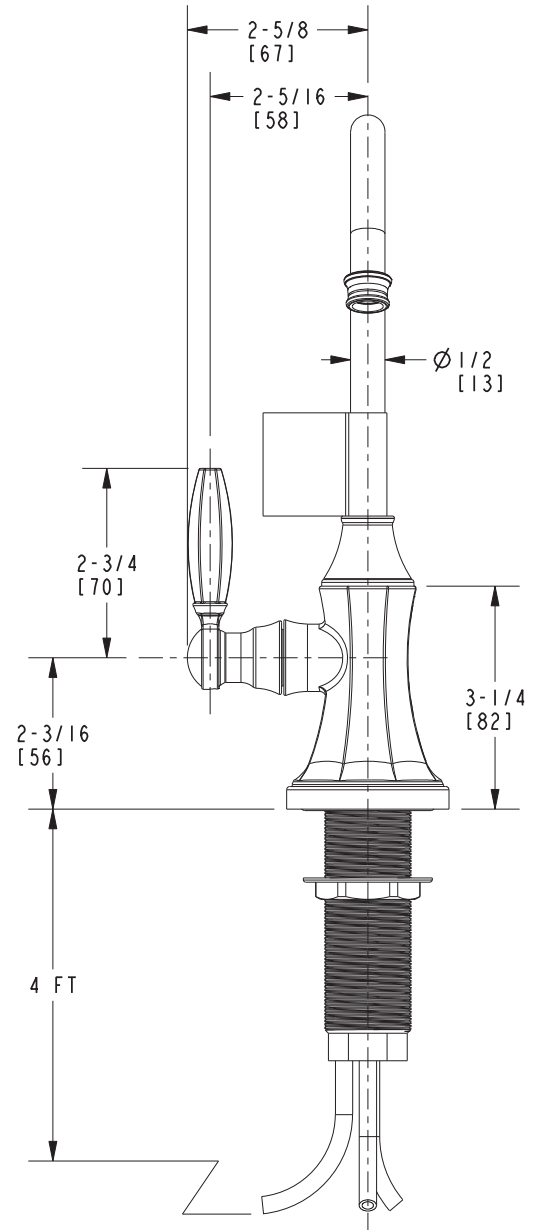

METROPOLE

Features

- Solid brass construction
- Quarter-turn washerless ceramic disc valve cartridge
- Traditional lever handle design
- Spout assembly with integral supply hoses
- 7-5/16" (18.6 cm) spout height at outlet
- 4-3/4" (12.1 cm) spout reach (c-c)
- 1 gallons (3.6 liters) per minute maximum flow rate*
- For single hole configurations

Model	Description	Colors Finishes				
1200-5613	Hot Water Dispenser Faucet	<input type="checkbox"/> 10B	<input type="checkbox"/> 15	<input type="checkbox"/> 15S	<input type="checkbox"/> 26	<input type="checkbox"/> Other
5-036	Point-of-Use Water Heater (115V, 140° to 190° range)					

Product Specification: Add "Color / Finish" suffix to Model number, below.

The Hot Water Dispenser Faucet shall be made of solid brass construction. Faucet shall incorporate a spout assembly with integral supply hoses and feature a quarter-turn washerless ceramic disc valve cartridge. Faucet shall incorporate a traditional lever handle design and feature a spring-loaded, normally closed hot lever mechanism. Hot Water Dispenser Faucet shall have a 1 gallon (3.6 liters) per minute maximum flow rate and accommodate single hole configurations. Product shall incorporate a 7-5/16" (18.6 cm) spout height at outlet and a 4-3/4" (12.1 cm) spout reach (c-c). Hot Water Dispenser Faucet shall be Newport Brass Model 1200-5613/____. [Point-of-Use Water Heater shall be Newport Brass Model 5-036].

1200-5613

PRODUCT DIMENSIONS *(Units are in inches)*

Metropole Hot Water Dispenser Faucet 1200-5613