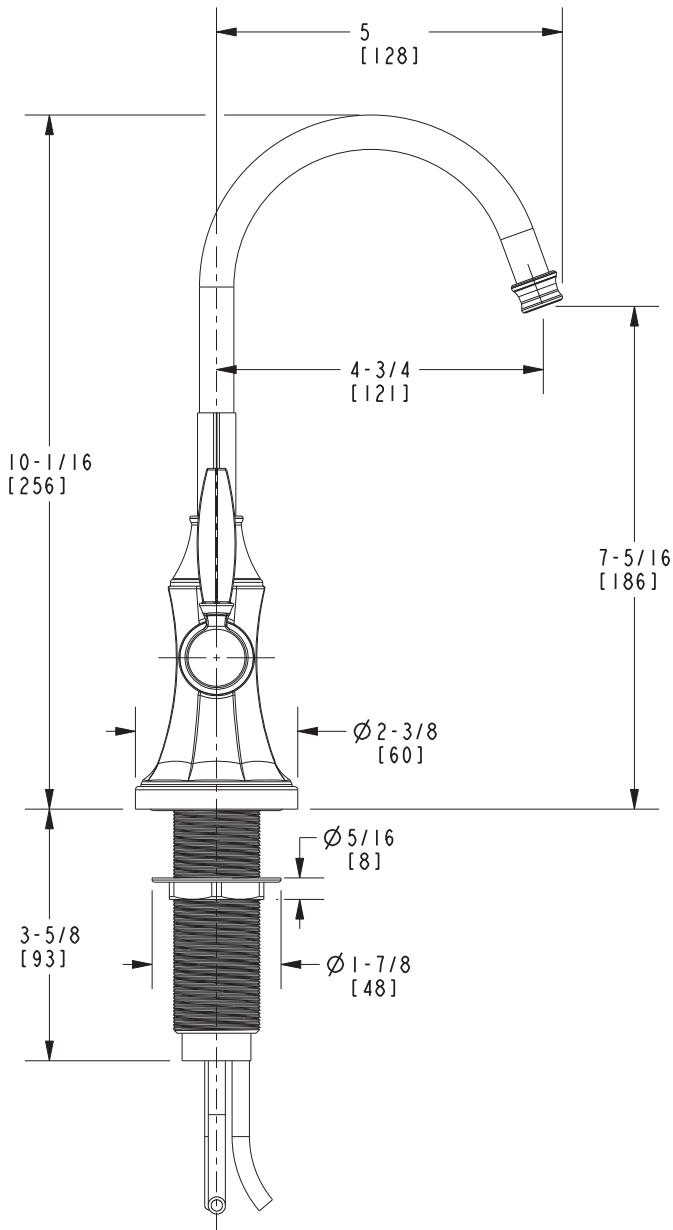

METROPOLE

Features

- Solid brass construction
- Quarter-turn washerless ceramic disc valve cartridge
- Traditional lever handle design
- Spout assembly with integral supply hoses
- 7-5/16" (18.6 cm) spout height at outlet
- 4-3/4" (12.1 cm) spout reach (c-c)
- 1 gallons (3.6 liters) per minute maximum flow rate*
- For single hole configurations

Model	Description	Colors Finishes				
1200-5613	Hot Water Dispenser Faucet	<input type="checkbox"/> 10B	<input type="checkbox"/> 15	<input type="checkbox"/> 15S	<input type="checkbox"/> 26	<input type="checkbox"/> Other
5-036	Point-of-Use Water Heater (115V, 140° to 190° range)					

Product Specification: Add "Color / Finish" suffix to Model number, below.

The Hot Water Dispenser Faucet shall be made of solid brass construction. Faucet shall incorporate a spout assembly with integral supply hoses and feature a quarter-turn washerless ceramic disc valve cartridge. Faucet shall incorporate a traditional lever handle design and feature a spring-loaded, normally closed hot lever mechanism. Hot Water Dispenser Faucet shall have a 1 gallon (3.6 liters) per minute maximum flow rate and accommodate single hole configurations. Product shall incorporate a 7-5/16" (18.6 cm) spout height at outlet and a 4-3/4" (12.1 cm) spout reach (c-c). Hot Water Dispenser Faucet shall be Newport Brass Model 1200-5613/____. [Point-of-Use Water Heater shall be Newport Brass Model 5-036].

1200-5613

PRODUCT DIMENSIONS *(Units are in inches)*

Metropole Hot Water Dispenser Faucet 1200-5613