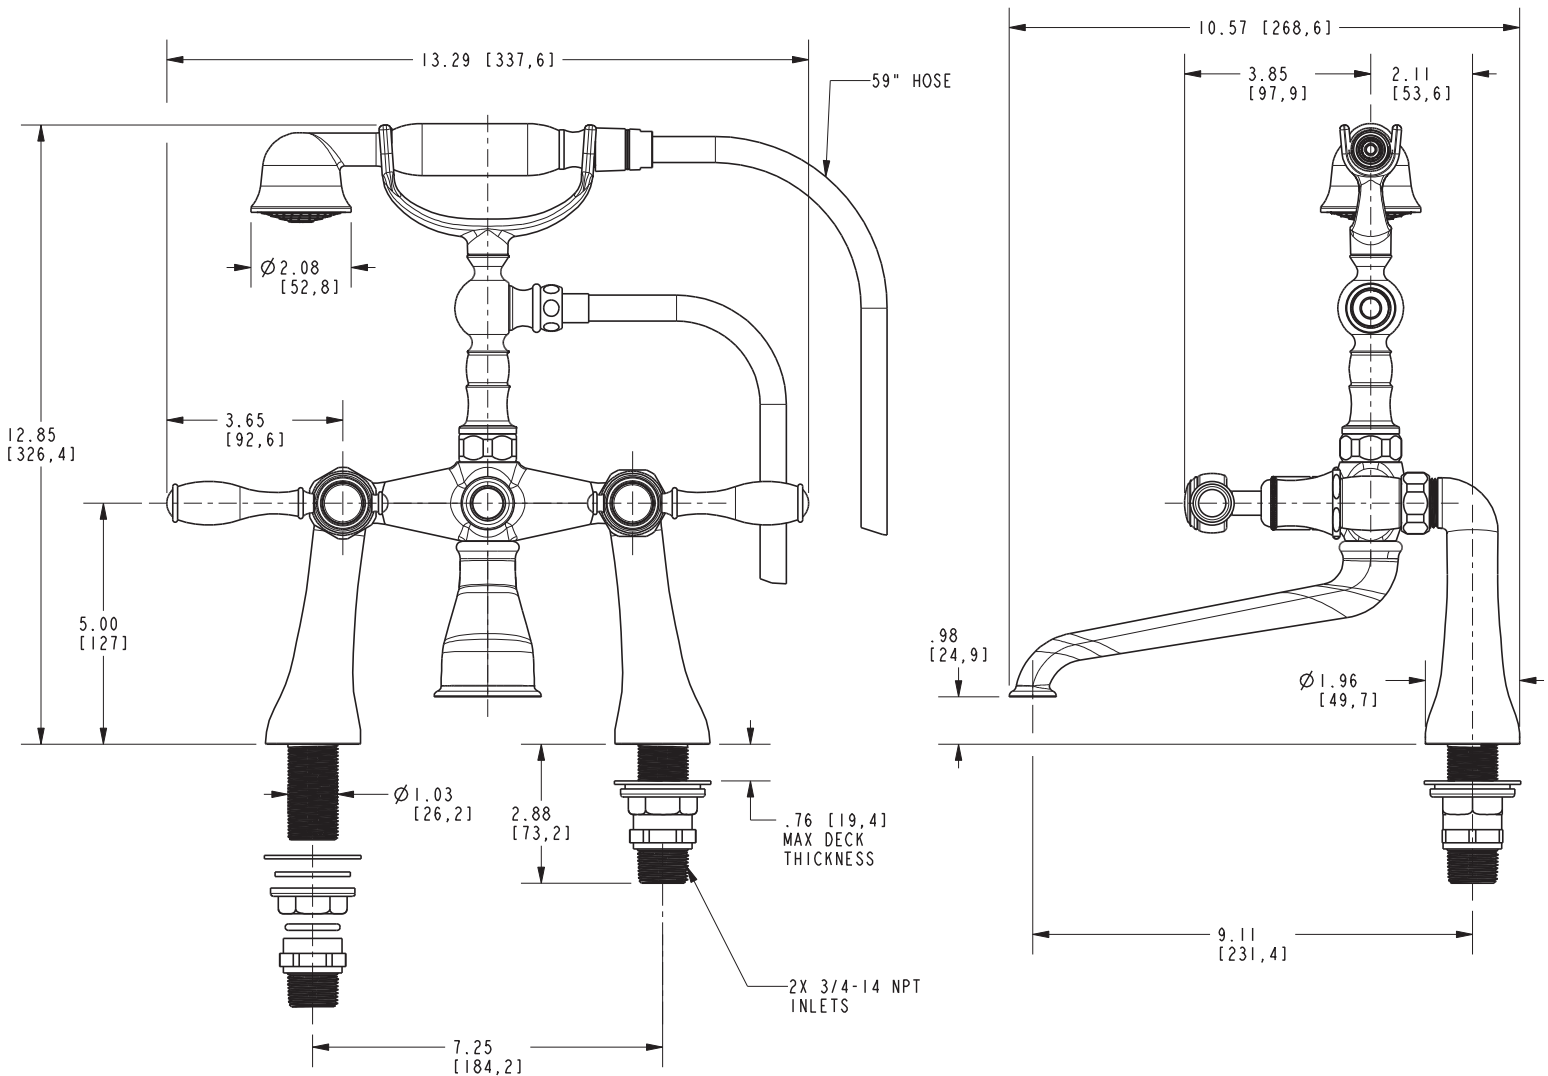

VICTORIA

Tub and Handshower Set 1770-4273

Features

- Solid brass construction
- Quarter-turn washerless ceramic disc valve cartridges
- 3/4" NPT hot and cold inlet fittings
- 9.11" (23.1 cm) tub spout reach from inlet fittings (c-c)
- 2.08" (5.3 cm) handshower diameter
- For deck-mounted configurations
- ADA Compliant
- 1.8 GPM (6.8 LPM) Max, Handshower Only

Product Specification Add "Color / Finish" suffix to Model number, below.

The Exposed Tub and Handshower Set shall be made of solid brass construction and incorporate quarter-turn washerless ceramic disc valve cartridges. Exposed Tub and Handshower Set shall incorporate a push button diverter and ADA complaint lever handles. Product shall be designed for deck-mounted configurations. Product shall have a 9.11" (23.1 cm) tub spout reach (c-c) and 3/4" NPT deck-mounted hot/cold inlet fittings. Product shall feature a solid brass handshower having a diameter of 2.08" (5.3 cm) and a 1.8 gallons (6.7 liters) per minute maximum flow rate. Exposed Tub and Handshower Set shall be Newport Brass Model 1770-4273/_____.

1770-4273

PRODUCT DIMENSIONS *(Units are in inches)*

Product Dimensions are provided for reference only. For specific product installation guidelines, please reference the Installation Instructions of the product being installed.

Victoria Tub and Handshower Set 1770-4273