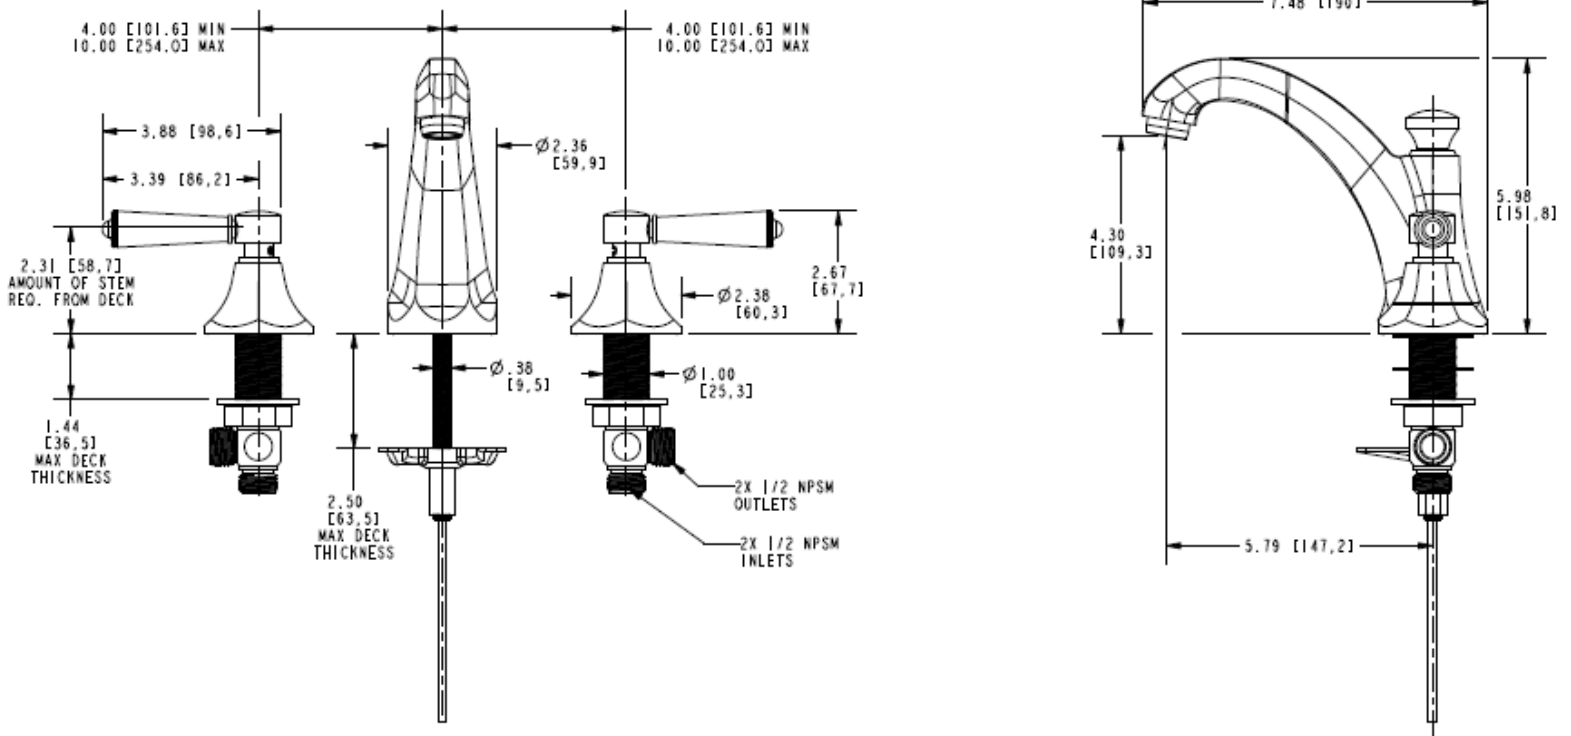

METROPOLE

Features

- Solid brass construction
- Brass valve bodies
- Quarter-turn washerless ceramic disc valve cartridges
- Spout assembly with integral supply hoses
- Pop-up drain with tailpiece
- 4.30" (10.9 cm) spout height at outlet
- 5.79" (14.7 cm) spout reach (c-c)
- For 8" (20.3 cm) centers - Maximum 20" (50.8 cm)
- ADA Compliant
- 1.2 GPM (4.5 LPM) Max

Product Specification Add "Color / Finish" suffix to Model number, below.

The two-handle Widespread Lavatory Faucet shall be made of solid brass construction. Faucet shall incorporate a spout assembly with integral supply hoses and feature brass valve bodies with quarter-turn washerless ceramic disc valve cartridges. Faucet shall have a 1.2 gallon (4.5 liter) per minute maximum flow rate. Product shall be for 8" (20.3 cm) centers - Maximum 20" (50.8 cm). Product shall incorporate a 4.30" (10.9 cm) spout height at outlet and a 5.79" (14.7 cm) spout reach (c-c). Faucet shall include a pop-up drain with tailpiece and incorporate ADA compliant traditional lever handles. Widespread Lavatory Faucet shall be Newport Brass Model 1200C/____.

1200C

PRODUCT DIMENSIONS *(Units are in inches)*

Product Dimensions are provided for reference only. For specific product installation guidelines, please reference the Installation Instructions of the product being installed.