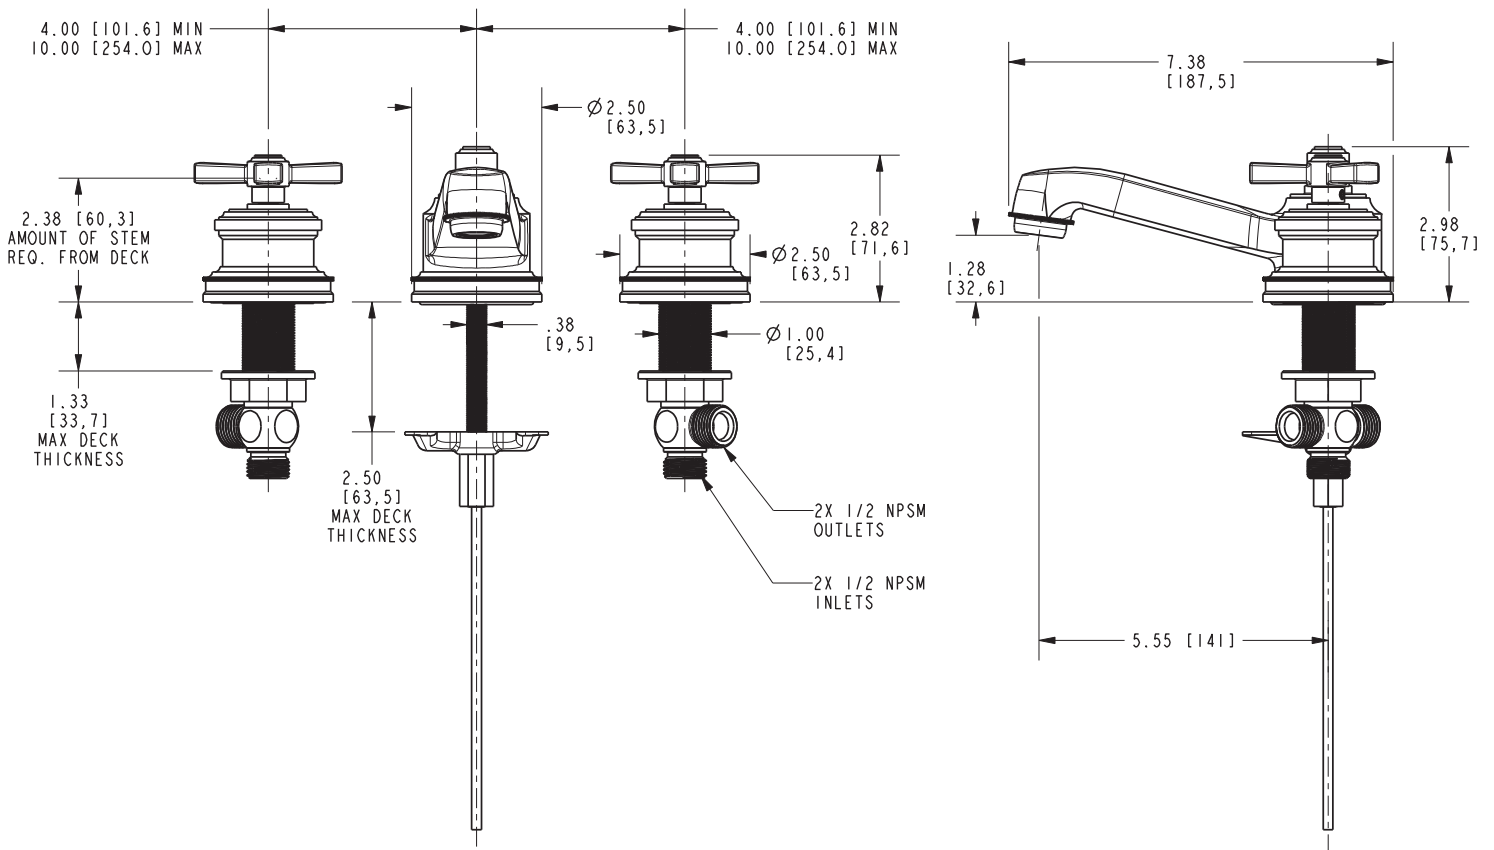

Features

- Solid brass construction
- Brass valve bodies
- Quarter-turn washerless ceramic disc valve cartridges
- Spout assembly with integral supply hoses
- Pop-up drain with tailpiece
- 1.28" (3.3 cm) spout height at outlet
- 5.55" (14.1 cm) spout reach (c-c)
- For 8" (20.3 cm) centers - Maximum 20" (50.8 cm)
- ADA Compliant
- 1.2 GPM (4.5 LPM) Max

Product Specification Add "Color / Finish" suffix to Model number, below.

The two-handle Widespread Lavatory Faucet shall be made of solid brass construction. Faucet shall incorporate a spout assembly with integral supply hoses and feature brass valve bodies with quarter-turn washerless ceramic disc valve cartridges. Faucet shall have a 1.2 gallon (4.5 liter) per minute maximum flow rate. Product shall be for 8" (20.3 cm) centers - Maximum 20" (50.8 cm). Product shall incorporate a 1.28" (3.3 cm) spout height at outlet and a 5.55" (14.1 cm) spout reach (c-c). Faucet shall include a pop-up drain with tailpiece and incorporate ADA compliant traditional cross handles. Widespread Lavatory Faucet shall be Newport Brass Model 1600/____ .

1600

PRODUCT DIMENSIONS *(Units are in inches)*

Product Dimensions are provided for reference only. For specific product installation guidelines, please reference the Installation Instructions of the product being installed.