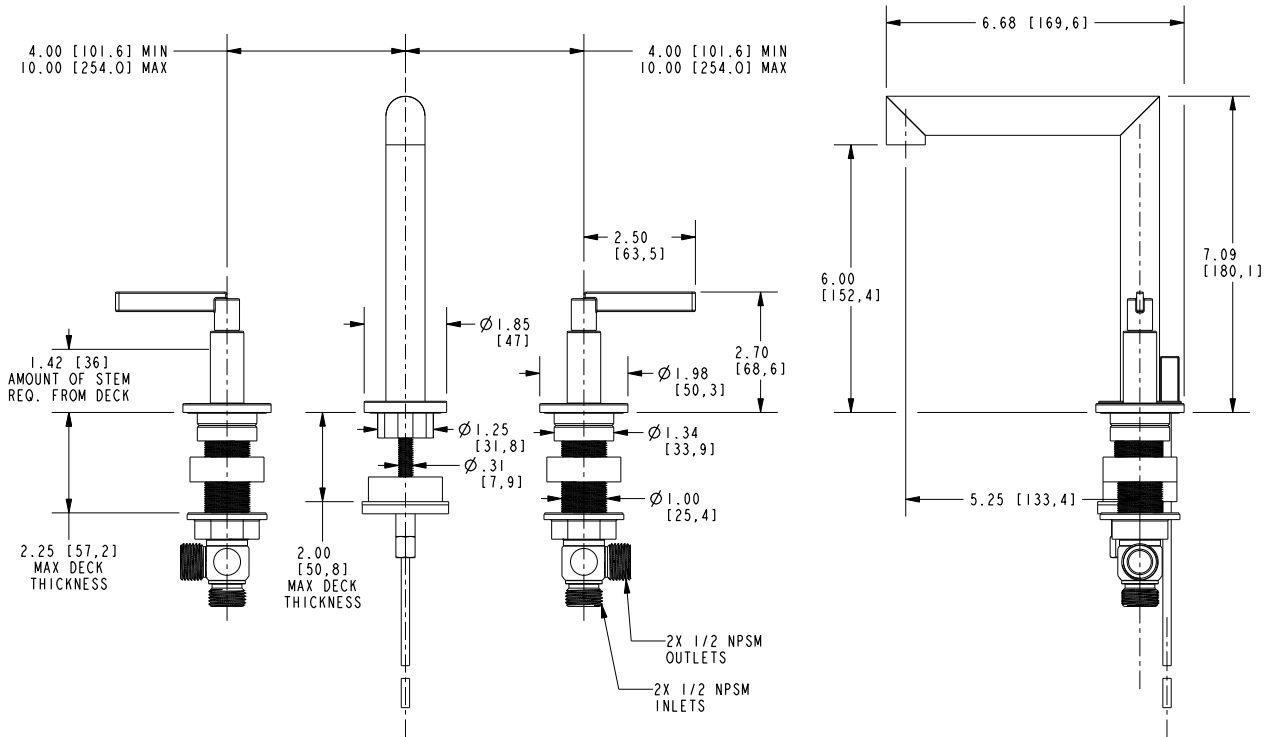

Features

- Solid brass construction
- Brass valve bodies
- Quarter-turn washerless ceramic disc valve cartridges
- Spout assembly with integral supply hoses
- Pop-up drain with tailpiece
- 6.00" (15.2 cm) spout height at outlet
- 5.25" (13.3 cm) spout reach (c-c)
- For 8" (20.3 cm) centers - Maximum 20" (50.8 cm)
- ADA Compliant
- 1.2 GPM (4.5 LPM) Max

The two-handle Widespread Lavatory Faucet shall be made of solid brass construction. Faucet shall incorporate a spout assembly with integral supply hoses and feature brass valve bodies with quarter-turn washerless ceramic disc valve cartridges. Faucet shall have a 1.2 gallon (4.5 liter) per minute maximum flow rate. Product shall be for 8" (20.3 cm) centers - Maximum 20" (50.8 cm). Product shall incorporate a 6.00" (15.2 cm) spout height at outlet and a 5.25" (13.3 cm) spout reach (c-c). Faucet shall include a pop-up drain with tailpiece and incorporate lever handles. Widespread Lavatory Faucet shall be Newport Brass Model 3380/____ .

3380

PRODUCT DIMENSIONS *(Units are in inches)*

Product Dimensions are provided for reference only. For specific product installation guidelines, please reference the Installation Instructions of the product being installed.