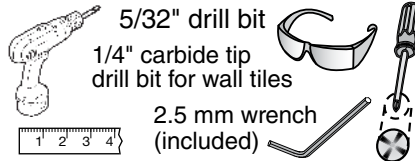

Wall Mounted Slide Bar & Hand Shower, 552HSB

Installation Instructions

Model Numbers

552HSB..... Hand Shower with slide bar

552HS..... Hand Shower with wall mounted cradle

PWB..... Slide bar only

Decorative Finishes

Append three letter suffix finish code to replacement part numbers marked with an asterisk (*).

- STN Satin Nickel
- SBZ Seasoned Bronze
- Polished Chrome

Tools & Materials

Need Help?

Symmons customer service:
 (800) 796-6667, (781) 848-2250
 customerservice@symmons.com
 Mon - Fri 7:00 am - 7:30 pm EST