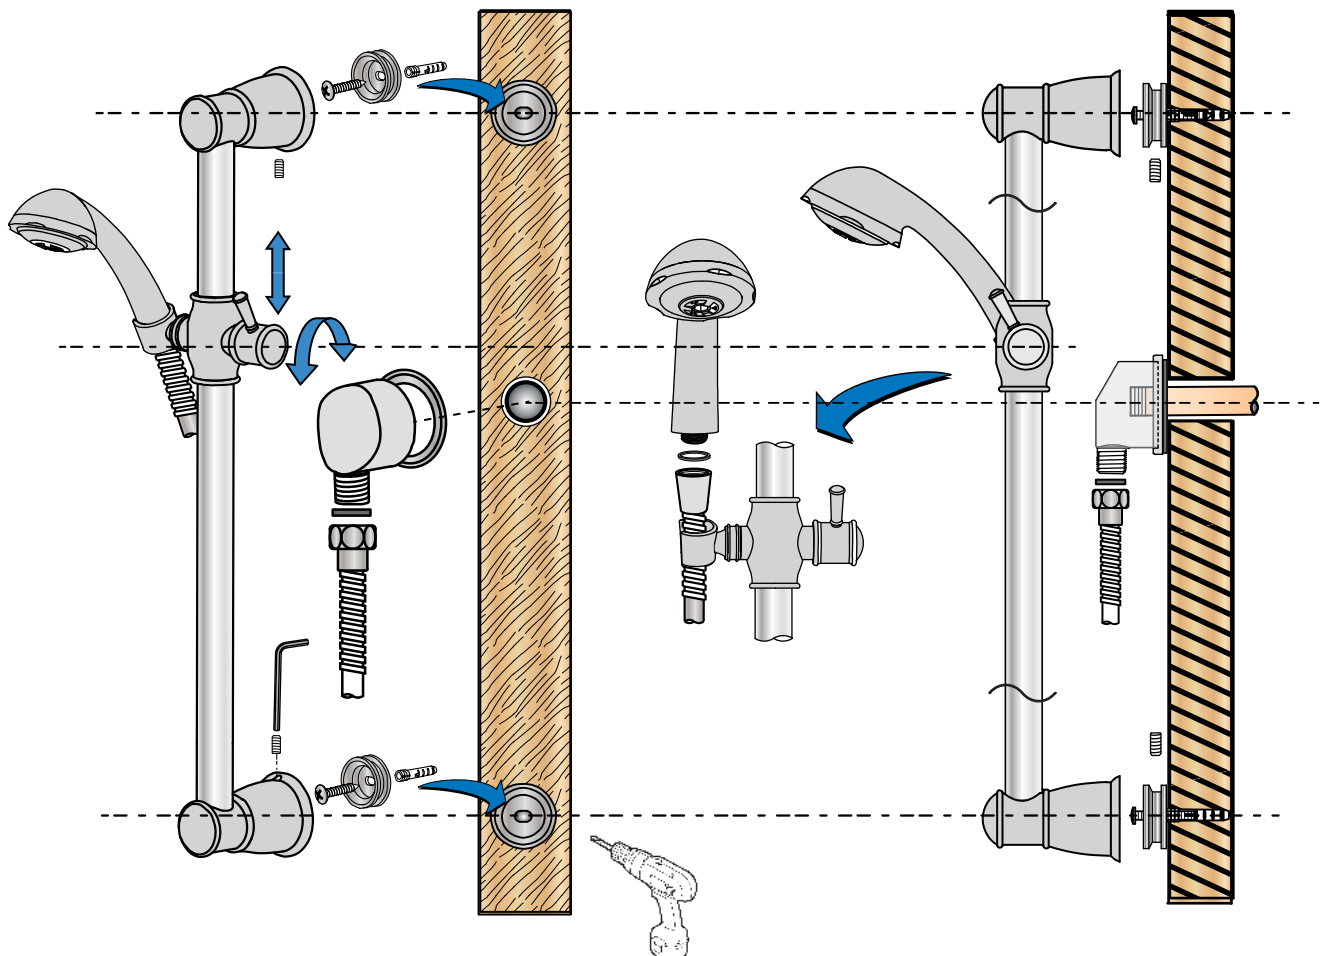

Wall Mounted Slide Bar & Hand Shower, 552HSB

Installation Instructions

Model Numbers

552HSB..... Hand Shower with slide bar

552HS..... Hand Shower with wall mounted cradle

PWB..... Slide bar only

Decorative Finishes

Visual Guide Wall Mounted Slide Bar & Hand Shower 552HSB

Dimensions Wall Mounted Slide Bar & Hand Shower, 552HSB

Note: Dimensions subject to change without notice.

Replacement Parts Wall Mounted Slide Bar & Hand Shower, 552HSB