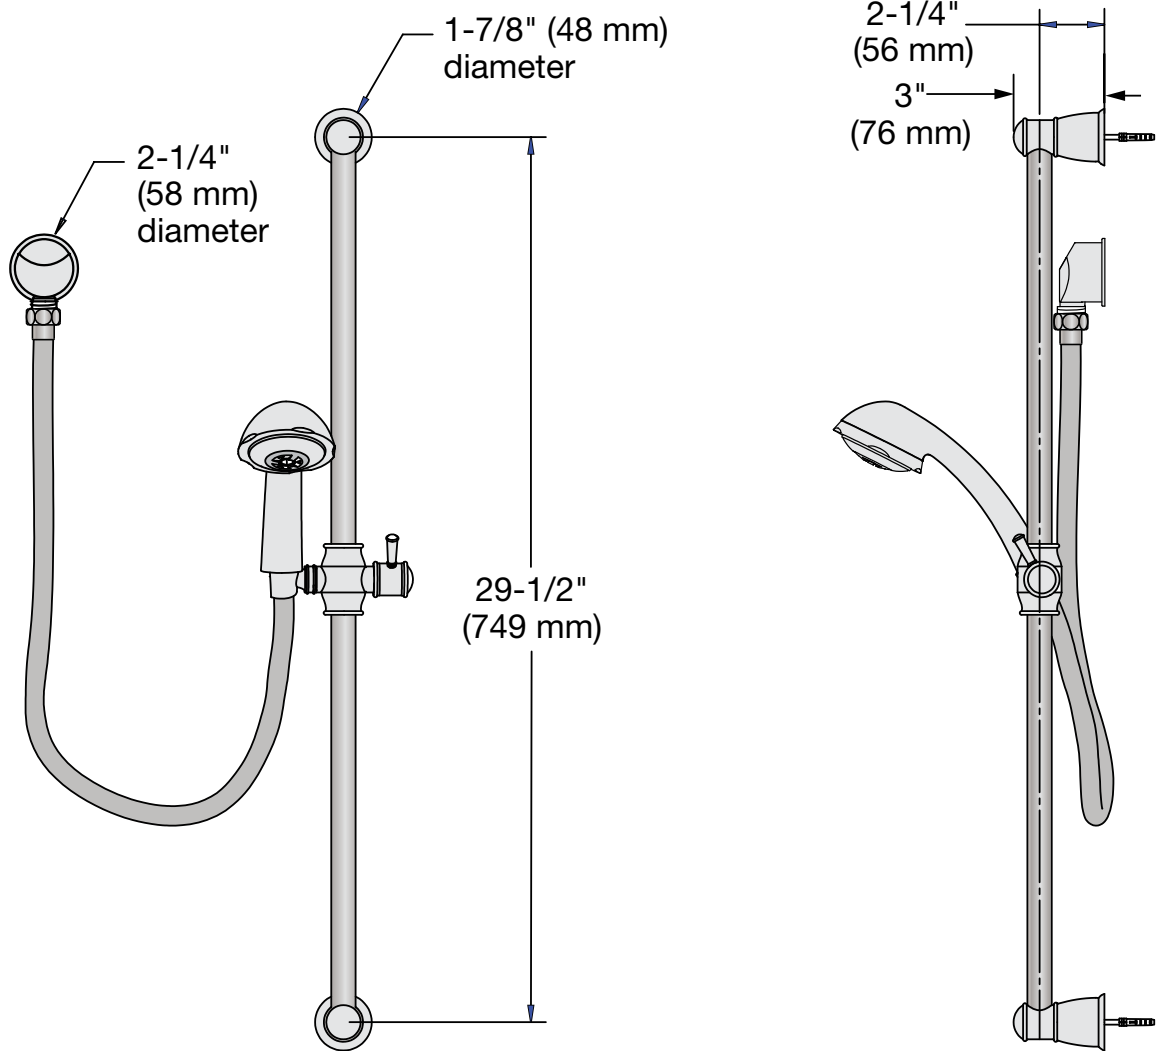

Wall Mounted Slide Bar & Hand Shower, 552HSB

Installation Instructions

Model Numbers

552HSB..... Hand Shower with slide bar

552HS..... Hand Shower with wall mounted cradle

PWB..... Slide bar only

Decorative Finishes

Visual Guide Wall Mounted Slide Bar & Hand Shower 552HSB

Dimensions Wall Mounted Slide Bar & Hand Shower, 552HSB

Note: Dimensions subject to change without notice.

Replacement Parts Wall Mounted Slide Bar & Hand Shower, 552HSB

Part Number	Item
RA-007*	Wall supply elbow assembly with built in check 
RA-008	Slide bar mounting hardware 

Note: When ordering parts for products with an optional decorative finish, append appropriate three letter finish suffix code to part numbers marked with an asterisk (*)