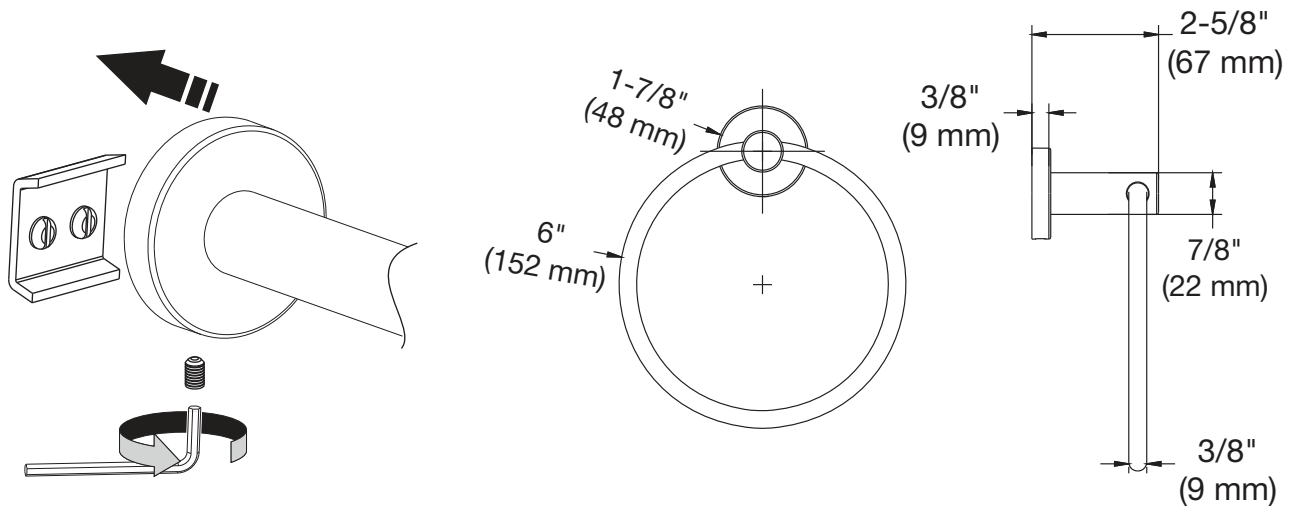

Location:

Towel Ring 353TR

Specification Submittal

Model Numbers

- 353TR Towel Ring

Feature Highlights

- Metal construction
- Mounting hardware included
- Standard finish is polished chrome

Finish Options / Modifications

Dimensions *Dia Towel Ring, 353TR*

Note: Dimensions subject to change without notice