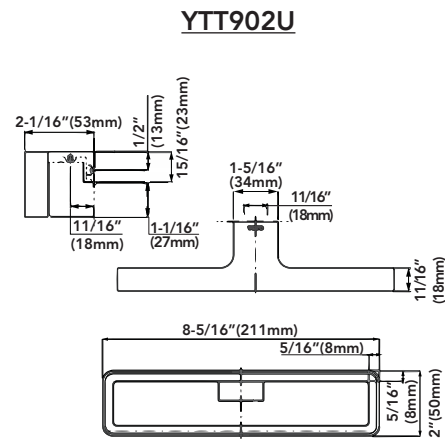

Towel Bar 18"/24"

Towel Ring

Paper Holder

Robe Hook

FEATURES

- Solid metal construction
- Mounting hardware for both drywall & tile included

MODELS

- YT902S4U
Towel Bar 18"
- YT902S6U
Towel Bar 24"
- YTT902U
Towel Ring
- YH902U
Paper Holder
- YRH902U
Robe Hook

COLORS/FINISHES

- #CP Polished Chrome
- #BN Brushed Nickel

CODES/STANDARDS

- Complies with CA Prop 65 warning requirements

PRODUCT SPECIFICATION

Product shall have a solid metal construction and include installation hardware. Product shall be TOTO Model Y_902__U#__

Y_902__U Series

G Series Round Accessories

SPECIFICATIONS

	Material	Shipping Weight	Shipping Dimensions	Warranty
YT902S4U	Zinc Alloy/Stainless Steel	1.4 lbs.	19-3/4" L x 3-13/16" W x 2-3/16" H	Lifetime Limited Warranty (Residential Use)
YT902S6U	Zinc Alloy/Stainless Steel	1.6 lbs.	25-11/16" L x 3-13/16" W x 2-3/16" H	
YTT902U	Zinc Alloy	1.3 lbs.	9-3/16" L x 3-3/4" W x 2-1/2" H	One Year (Commercial Use)
YH902U	Zinc Alloy	1.7 lbs.	6-7/8" L x 5-1/16" W x 2-3/4" H	
YRH902U	Zinc Alloy	0.6 lbs.	7-1/2" L x 4" W x 1-7/16" H	

DIMENSIONS

TOTO

Ph: (888) 295-8134 | Fax: (800) 699-4889 | www.totousa.com | © TOTO USA

These dimensions and specifications are subject to change without notice

#SS-01509 v.01