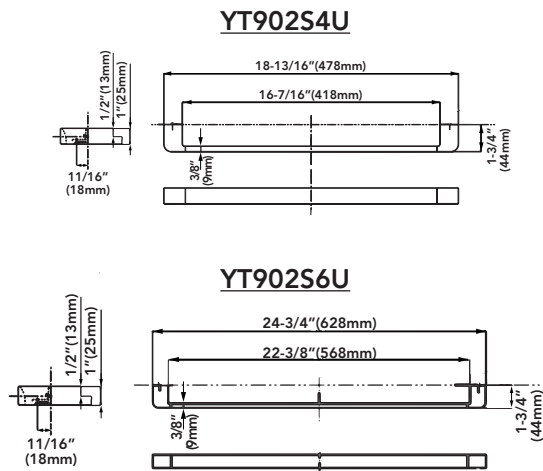

Towel Bar 18"/24"

Towel Ring

Paper Holder

Robe Hook

FEATURES

- Solid metal construction
- Mounting hardware for both drywall & tile included

MODELS

- YT902S4U
Towel Bar 18"
- YT902S6U
Towel Bar 24"
- YTT902U
Towel Ring
- YH902U
Paper Holder
- YRH902U
Robe Hook

COLORS/FINISHES

- #CP Polished Chrome
- #BN Brushed Nickel

CODES/STANDARDS

- Complies with CA Prop 65 warning requirements

PRODUCT SPECIFICATION

Product shall have a solid metal construction and include installation hardware. Product shall be TOTO Model Y_902__U#__

Y_902__U Series

G Series Round Accessories

SPECIFICATIONS

	Material	Shipping Weight	Shipping Dimensions	Warranty
YT902S4U	Zinc Alloy/Stainless Steel	1.4 lbs.	19-3/4" L x 3-13/16" W x 2-3/16" H	Lifetime Limited Warranty (Residential Use)
YT902S6U	Zinc Alloy/Stainless Steel	1.6 lbs.	25-11/16" L x 3-13/16" W x 2-3/16" H	
YTT902U	Zinc Alloy	1.3 lbs.	9-3/16" L x 3-3/4" W x 2-1/2" H	One Year (Commercial Use)
YH902U	Zinc Alloy	1.7 lbs.	6-7/8" L x 5-1/16" W x 2-3/4" H	
YRH902U	Zinc Alloy	0.6 lbs.	7-1/2" L x 4" W x 1-7/16" H	

DIMENSIONS

TOTO

Ph: (888) 295-8134 | Fax: (800) 699-4889 | www.totousa.com | © TOTO USA

These dimensions and specifications are subject to change without notice

#SS-01509 v.01