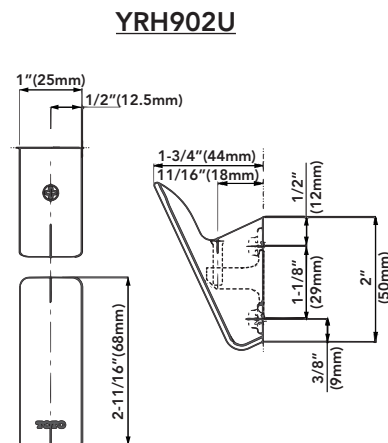

Towel Bar 18"/24"

Towel Ring

Paper Holder

Robe Hook

FEATURES

- Solid metal construction
- Mounting hardware for both drywall & tile included

MODELS

- YT902S4U
Towel Bar 18"
- YT902S6U
Towel Bar 24"
- YTT902U
Towel Ring
- YH902U
Paper Holder
- YRH902U
Robe Hook

COLORS/FINISHES

- #CP Polished Chrome
- #BN Brushed Nickel

CODES/STANDARDS

- Complies with CA Prop 65 warning requirements

PRODUCT SPECIFICATION

Product shall have a solid metal construction and include installation hardware. Product shall be TOTO Model Y_902__U#__

Y_902__U Series

G Series Round Accessories

SPECIFICATIONS

	Material	Shipping Weight	Shipping Dimensions	Warranty
YT902S4U	Zinc Alloy/Stainless Steel	1.4 lbs.	19-3/4" L x 3-13/16" W x 2-3/16" H	Lifetime Limited Warranty (Residential Use)
YT902S6U	Zinc Alloy/Stainless Steel	1.6 lbs.	25-11/16" L x 3-13/16" W x 2-3/16" H	
YTT902U	Zinc Alloy	1.3 lbs.	9-3/16" L x 3-3/4" W x 2-1/2" H	One Year (Commercial Use)
YH902U	Zinc Alloy	1.7 lbs.	6-7/8" L x 5-1/16" W x 2-3/4" H	
YRH902U	Zinc Alloy	0.6 lbs.	7-1/2" L x 4" W x 1-7/16" H	

DIMENSIONS

TOTO

Ph: (888) 295-8134 | Fax: (800) 699-4889 | www.totousa.com | © TOTO USA

These dimensions and specifications are subject to change without notice

#SS-01509 v.01