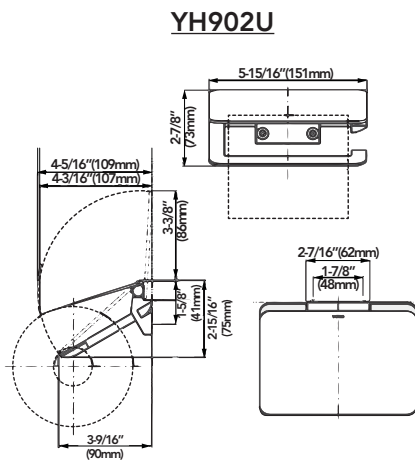

Towel Bar 18"/24"

Towel Ring

Paper Holder

Robe Hook

FEATURES

- Solid metal construction
- Mounting hardware for both drywall & tile included

MODELS

- YT902S4U
Towel Bar 18"
- YT902S6U
Towel Bar 24"
- YTT902U
Towel Ring
- YH902U
Paper Holder
- YRH902U
Robe Hook

COLORS/FINISHES

- #CP Polished Chrome
- #BN Brushed Nickel

CODES/STANDARDS

- Complies with CA Prop 65 warning requirements

PRODUCT SPECIFICATION

Product shall have a solid metal construction and include installation hardware. Product shall be TOTO Model Y_902__U#__

Y_902__U Series

G Series Round Accessories

SPECIFICATIONS

	Material	Shipping Weight	Shipping Dimensions	Warranty
YT902S4U	Zinc Alloy/Stainless Steel	1.4 lbs.	19-3/4" L x 3-13/16" W x 2-3/16" H	Lifetime Limited Warranty (Residential Use)
YT902S6U	Zinc Alloy/Stainless Steel	1.6 lbs.	25-11/16" L x 3-13/16" W x 2-3/16" H	
YTT902U	Zinc Alloy	1.3 lbs.	9-3/16" L x 3-3/4" W x 2-1/2" H	One Year (Commercial Use)
YH902U	Zinc Alloy	1.7 lbs.	6-7/8" L x 5-1/16" W x 2-3/4" H	
YRH902U	Zinc Alloy	0.6 lbs.	7-1/2" L x 4" W x 1-7/16" H	

DIMENSIONS

TOTO

Ph: (888) 295-8134 | Fax: (800) 699-4889 | www.totousa.com | © TOTO USA

These dimensions and specifications are subject to change without notice

#SS-01509 v.01