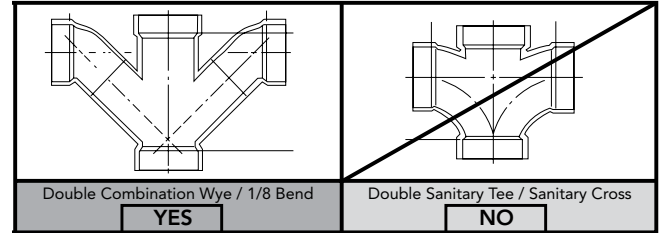

MS626234CEFG

Aimes® One-Piece High-Efficiency Toilet, 1.28 GPF

SPECIFICATIONS

Water Use	1.28 GPF (4.8 LPF)
Flush System	TORNADO FLUSH®
Min. Water Pressure	8 psi (Flowing)
Water Surface	7-3/4" x 9-3/8"
Trap Diameter	2-1/8"
Rough-in	12" (10" & 14" Optional)
Trap Seal	2-1/8"
Warranty	One Year Limited Warranty
Material	Vitreous China
Shipping Weight	122.5 lbs.
Shipping Dimensions	32" L x 20" W x 17-3/4" H¹ x 28-3/4" H²

INSTALLATION NOTES

Back-to-Back Toilet Installations:

TOTO recommends the use of a nationally listed, double sanitary tee-wye only, in vertical waste stacks, in accordance with the stipulations noted in the majority of nationally recognized plumbing codes.

To maintain adequate wall gap between the back of the tank and wall, mount the floor flange at a nominal 12" rough-in distance.