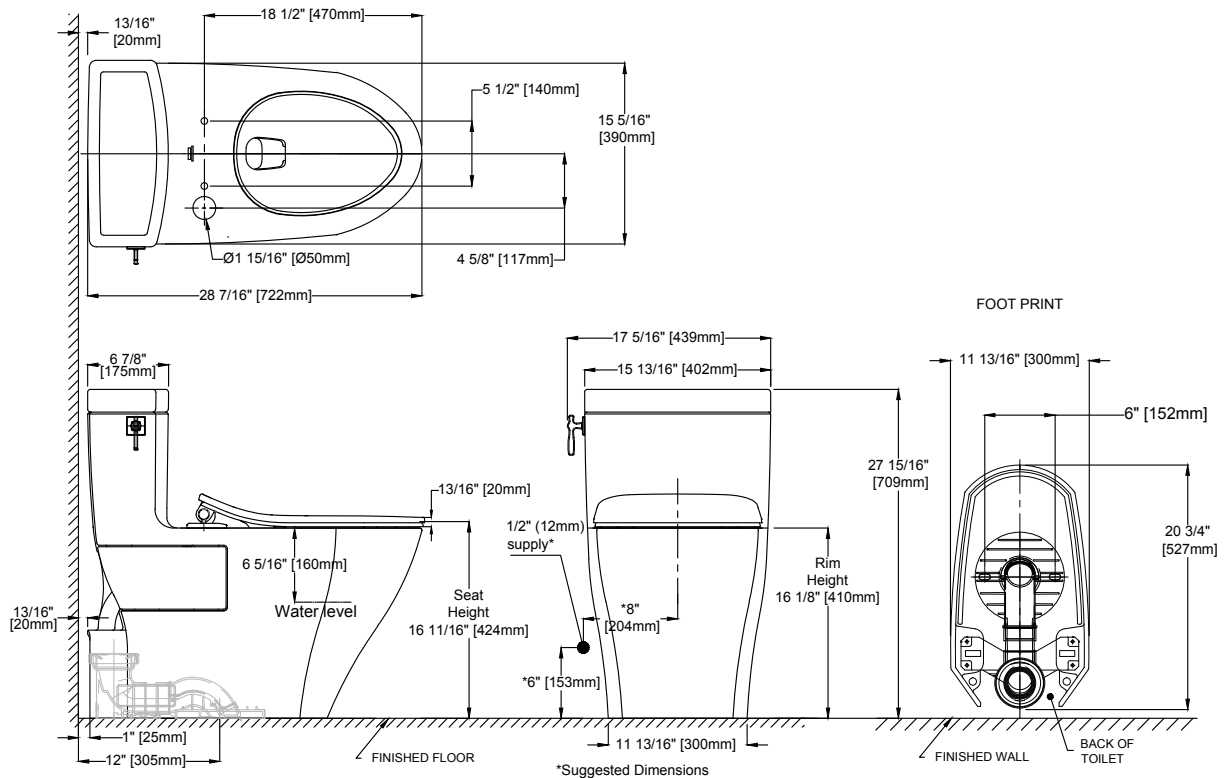

### SPECIFICATIONS

|                            |   |
|----------------------------|---|
| <b>Water Use</b>           | 1.28 GPF (4.8 LPF)  |
| <b>Flush System</b>        | TORNADO FLUSH®  |
| <b>Min. Water Pressure</b> | 8 psi (Flowing)   |
| <b>Water Surface</b>       | 7-3/4" x 9-3/8"   |
| <b>Trap Diameter</b>       | 2-1/8"  |
| <b>Rough-in</b>            | 12" (10" & 14" Optional)  |
| <b>Trap Seal</b>           | 2-1/8"  |
| <b>Warranty</b>            | One Year Limited Warranty                                       |
| <b>Material</b>            | Vitreous China  |
| <b>Shipping Weight</b>     | 122.5 lbs.  |
| <b>Shipping Dimensions</b> | 32" L x 20" W x 17-3/4" H <sup>1</sup> x 28-3/4" H <sup>2</sup> |

### INSTALLATION NOTES

### DIMENSIONS

**TOTO®**

*These dimensions and specifications are subject to change without notice*